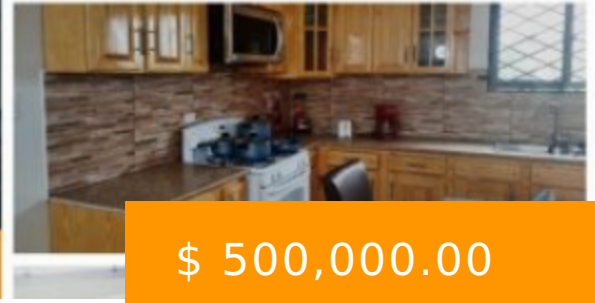

Location

**PROVIDENCE,
EAST BANK DEMERARA**

Price

**\$2,500 USD per apartment
\$17,600 USD for the complex**

Features

\$ 500,000.00

SPECTACULAR APARTMENT COMPLEX TO LEASE

<https://properties.gy>

A spectacular apartment complex to lease that is minutes away from Massy Supermarket, Restaurants, a Gym and Casino. Each apartments are fully furnished and contains two self-contained bedrooms. function

Providence east bank demerara,
Rupununi Rd, Guyana

- 2 beds
- 2 baths
- Apartment, House
- For rent, Home
- Not Available

BASIC FACTS

Status: Not Available

Date added: 05/14/21

Bedrooms: 2

Bathrooms: 2

Type: Apartment House

Rent period: Per month

- parking
- fridge
- microwave
- oven
- tv
- wifi